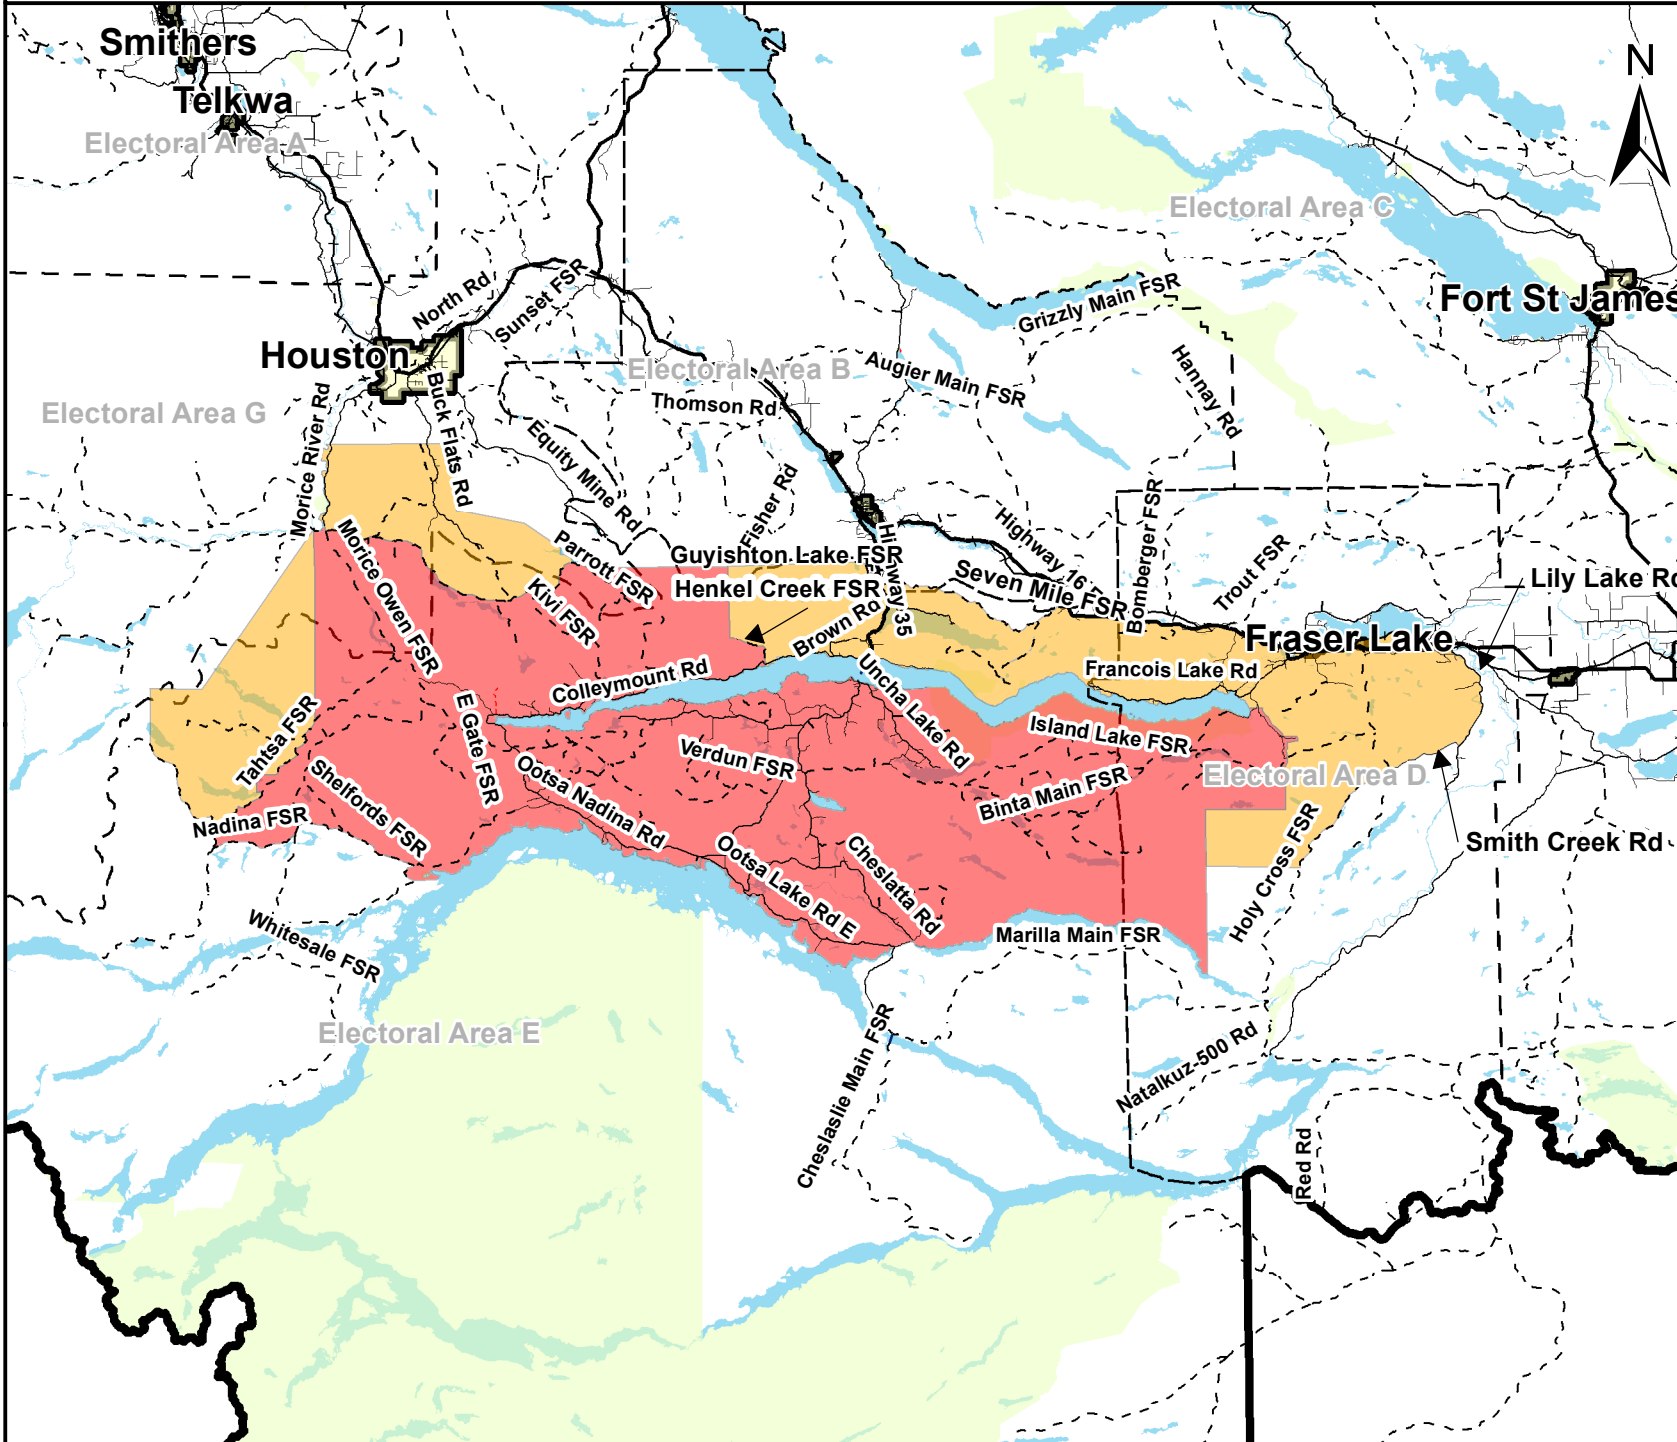

Bill Miller
Chair, Regional District of Bulkley-Nechako

Nadina-Verdun-Island Lake Fire Extended Evacuation Order and Alert Areas - 15 Aug 2018 1700h

Legend

- Forest Service Road
- Ferry
- Highway
- Major Secondary Road
- Secondary Road
- City Street
- Trail
- Railways
- Order Area
- Alert Area
- Municipal Boundary
- Parks

Scale: 1 cm = 10,000 m
User: deneve.vanderwolf
Date: 2018-08-15
Time: 5:20:36 PM