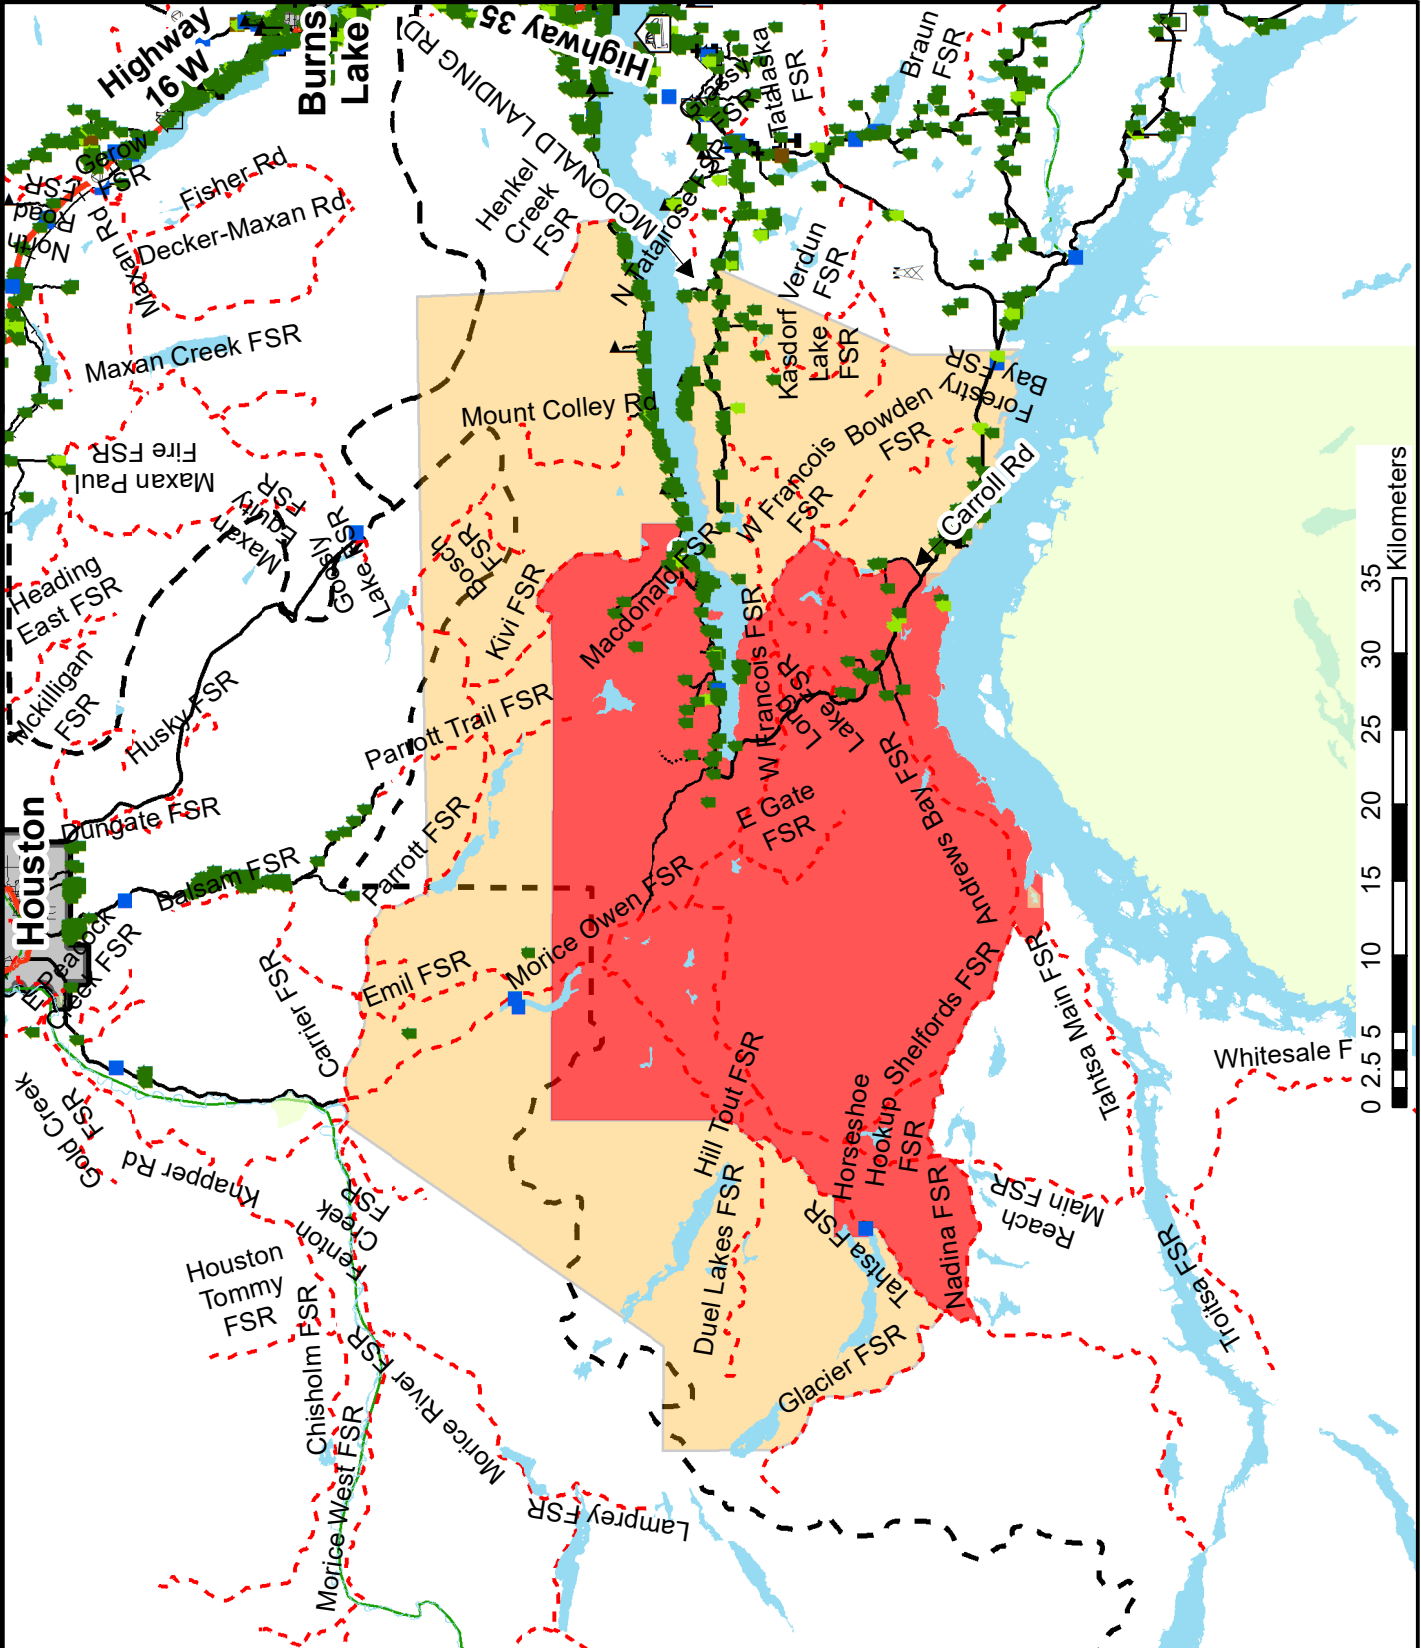

Nadina Lake Wildfire Expanded Evacuation Alert and Order Areas - 09 Aug 2018 1700h

Legend

- Order Area
- Alert Area
- Church
- Commercial
- Community Hall
- Fire Department
- House
- Mobile Home
- School
- Secondary Suite
- Tower
- Utility
- Vacant
- Parks
- Highway
- Forest Service Road
- Major Secondary Road
- Secondary Road
- City Street
- Trail, Minor
- Railways
- Municipal Boundary
- Electoral Area Boundary

Scale: 1 cm = 5,000 m
User: eric.rehwald
Date: 09-Aug-2018
Time: 4:52:23 PM