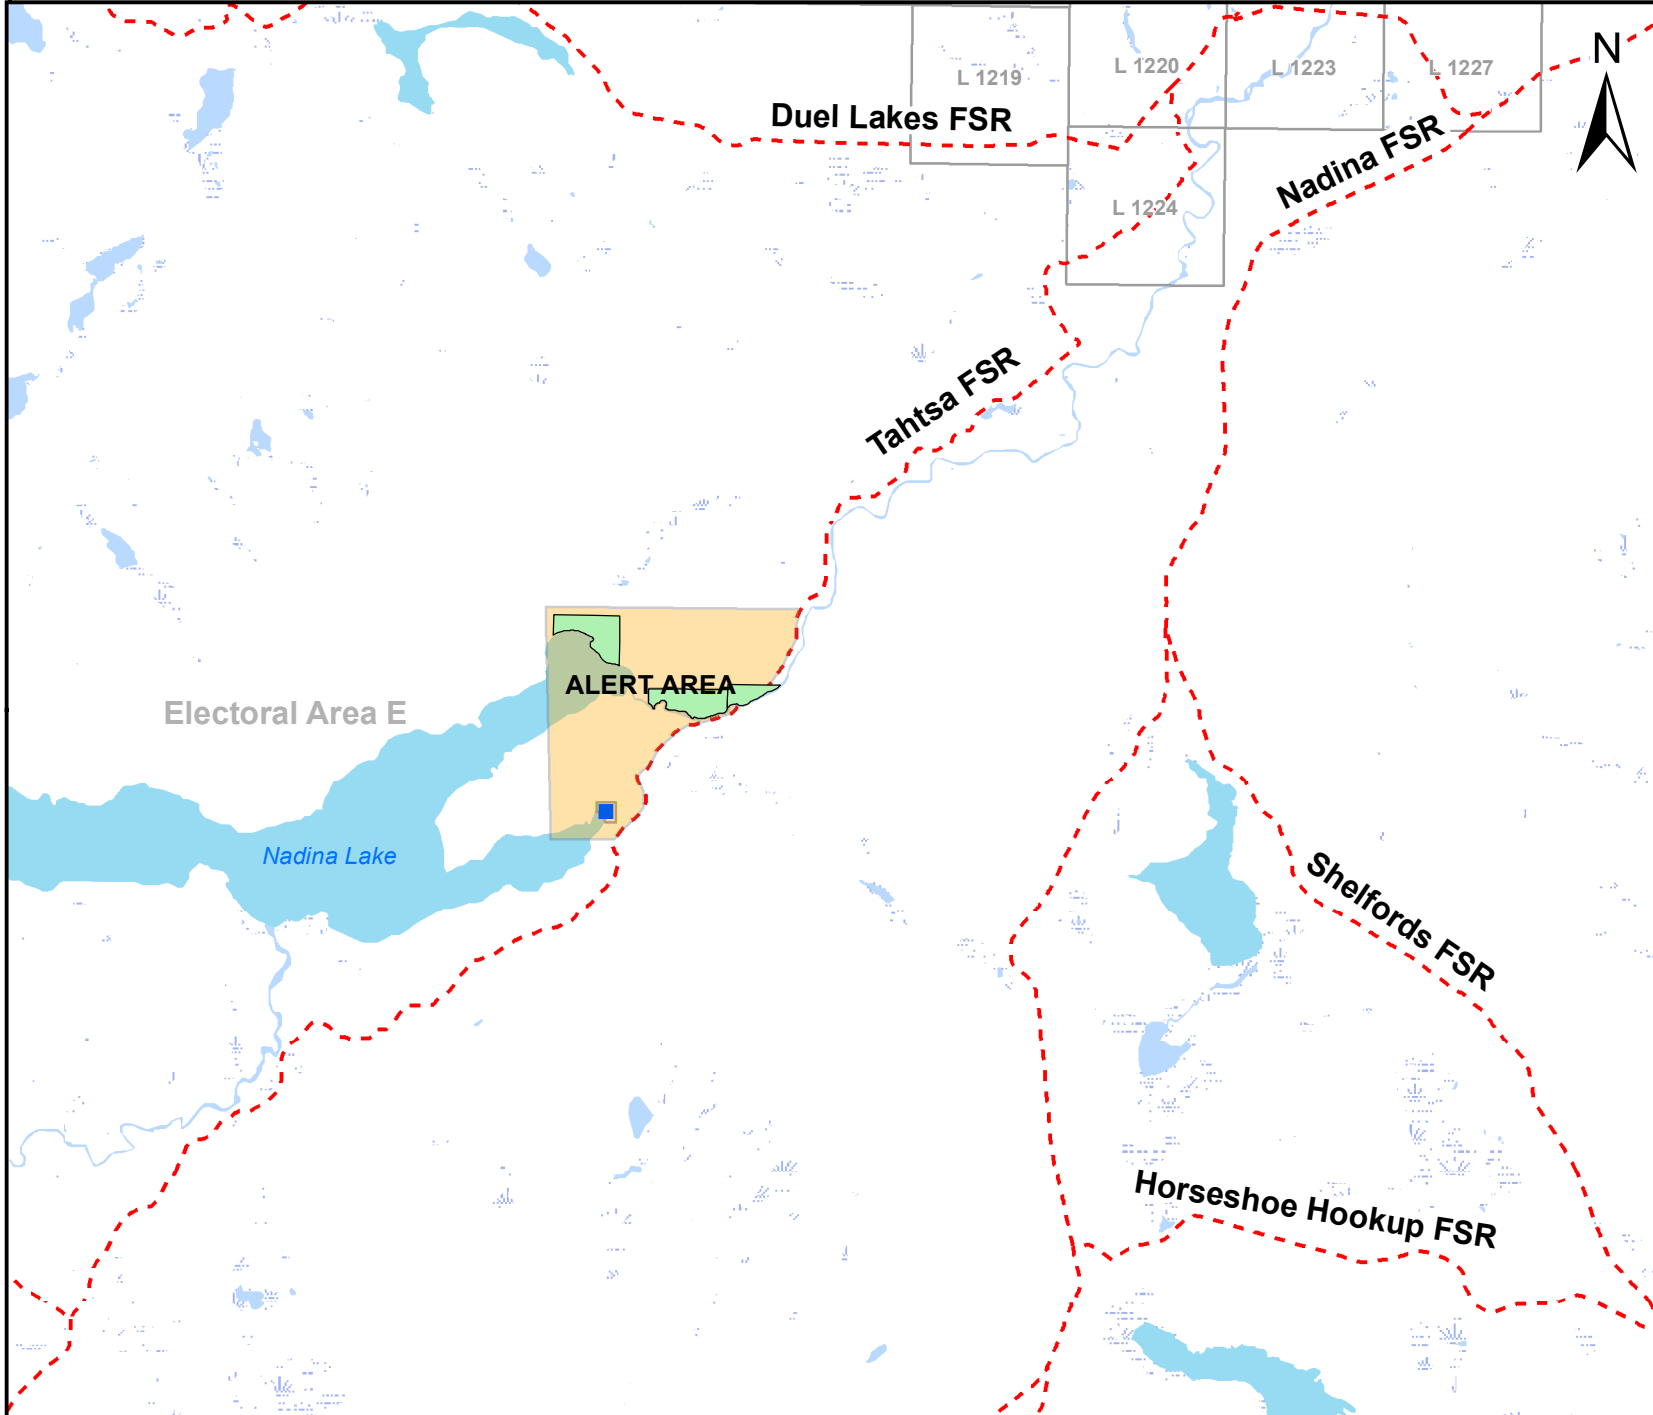

Nadina Lake Wildfire Evacuation Alert Area - 01 Aug 2018 1330h

Legend

- Alert Area
- Commercial
- Recreation Sites
- Electoral Area Boundary
- Forest Service Road
- Lake
- River
- Wetland

Electoral Area E

Nadina Lake

ALERT AREA

Duel Lakes FSR

Tahtsa FSR

Nadina FSR

Shelfords FSR

Horseshoe Hookup FSR

L 1219

L 1220

L 1223

L 1227

L 1224

Scale: 1 cm = 772 m
User: eric.rehwald
Date: 01-Aug-2018
Time: 1:35:22 PM