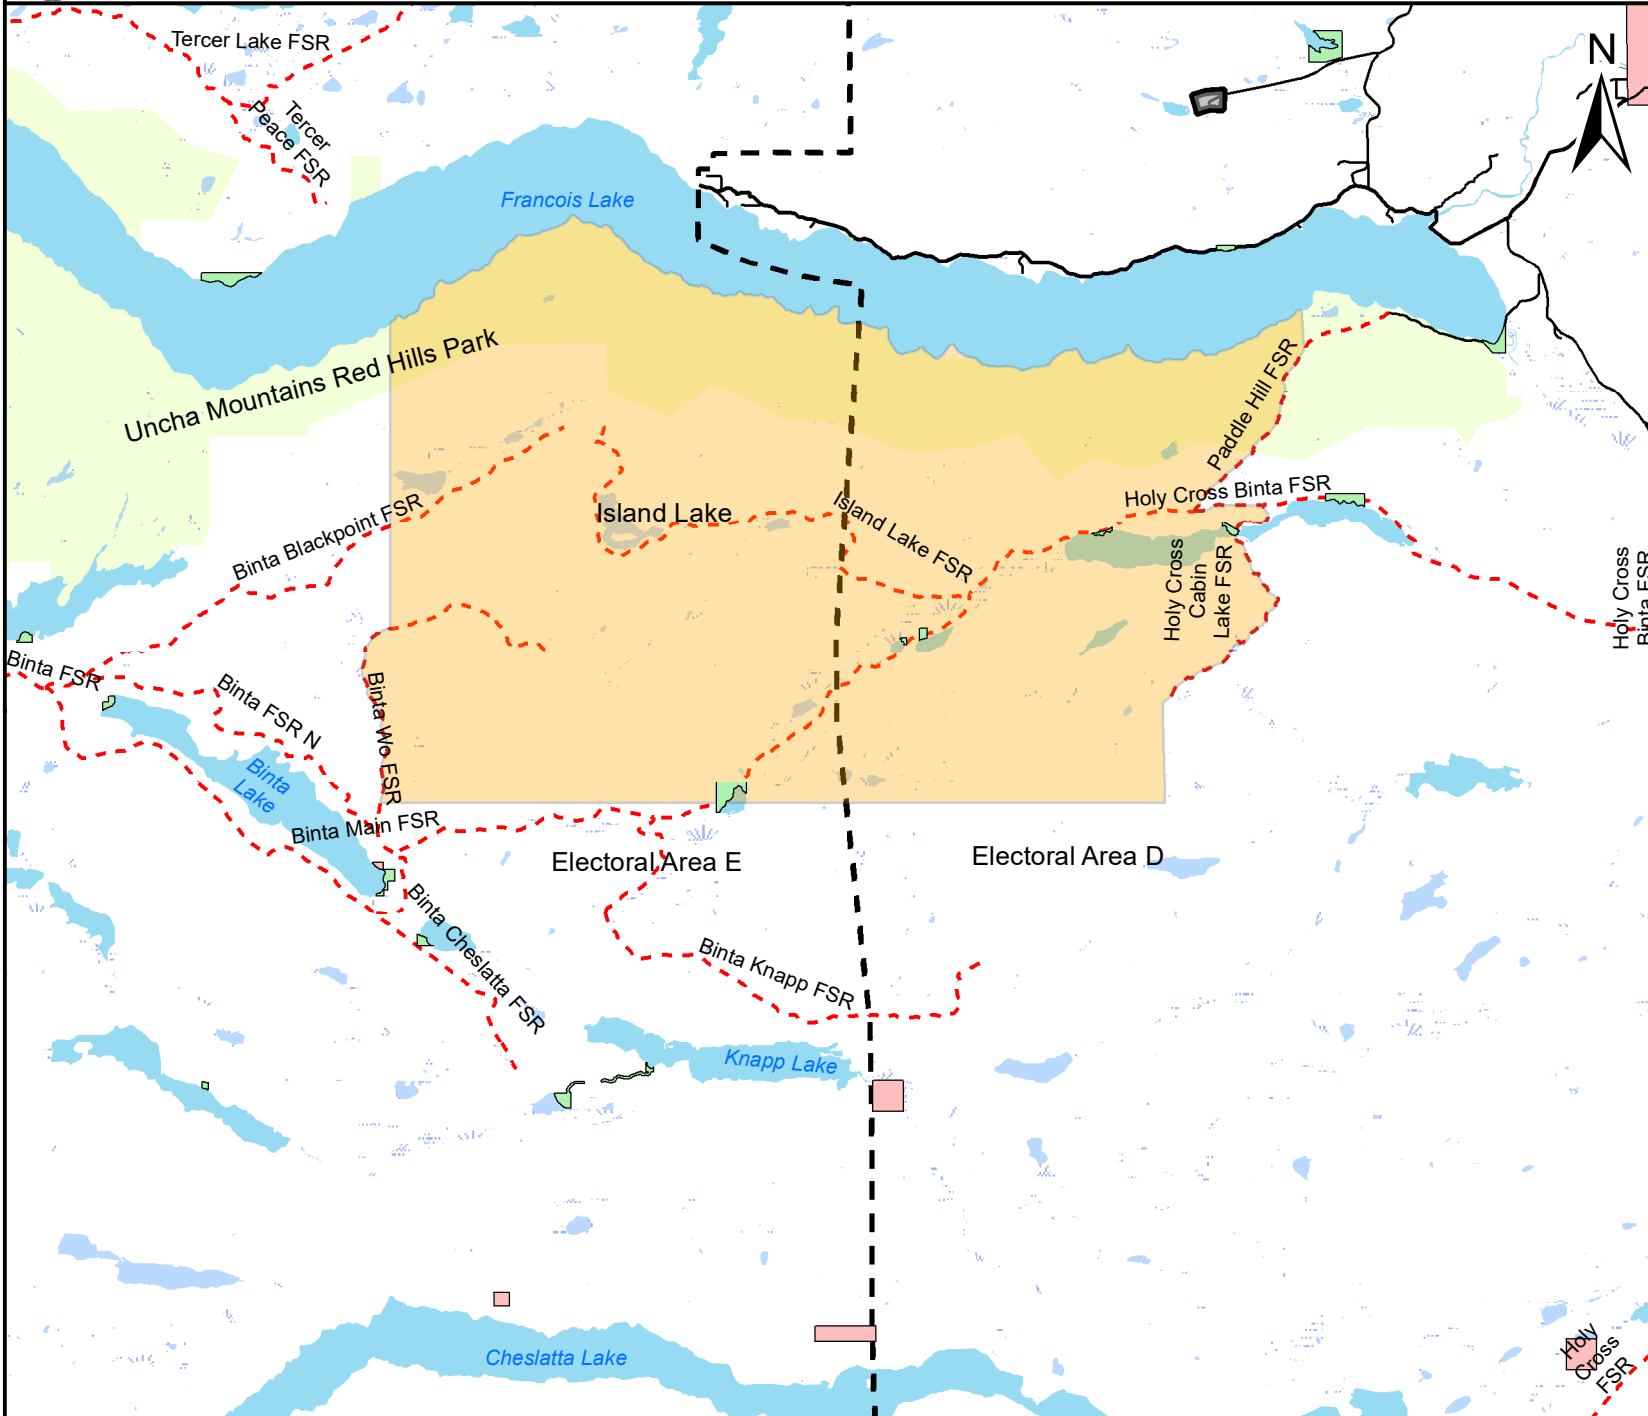

Island Lake Wildfire Evacuation Alert Area - 02 Aug 2018 2030h

Legend

- Alert Area
- Parks
- Recreation Sites
- Indian Reserve
- Municipal Boundary
- Electoral Area Boundary
- Forest Service Road
- Major Secondary Road
- Secondary Road
- City Street
- Lake
- River
- Wetland

Scale: 1 cm = 2,000 m
User: eric.rehwald
Date: 02-Aug-2018
Time: 7:45:24 PM