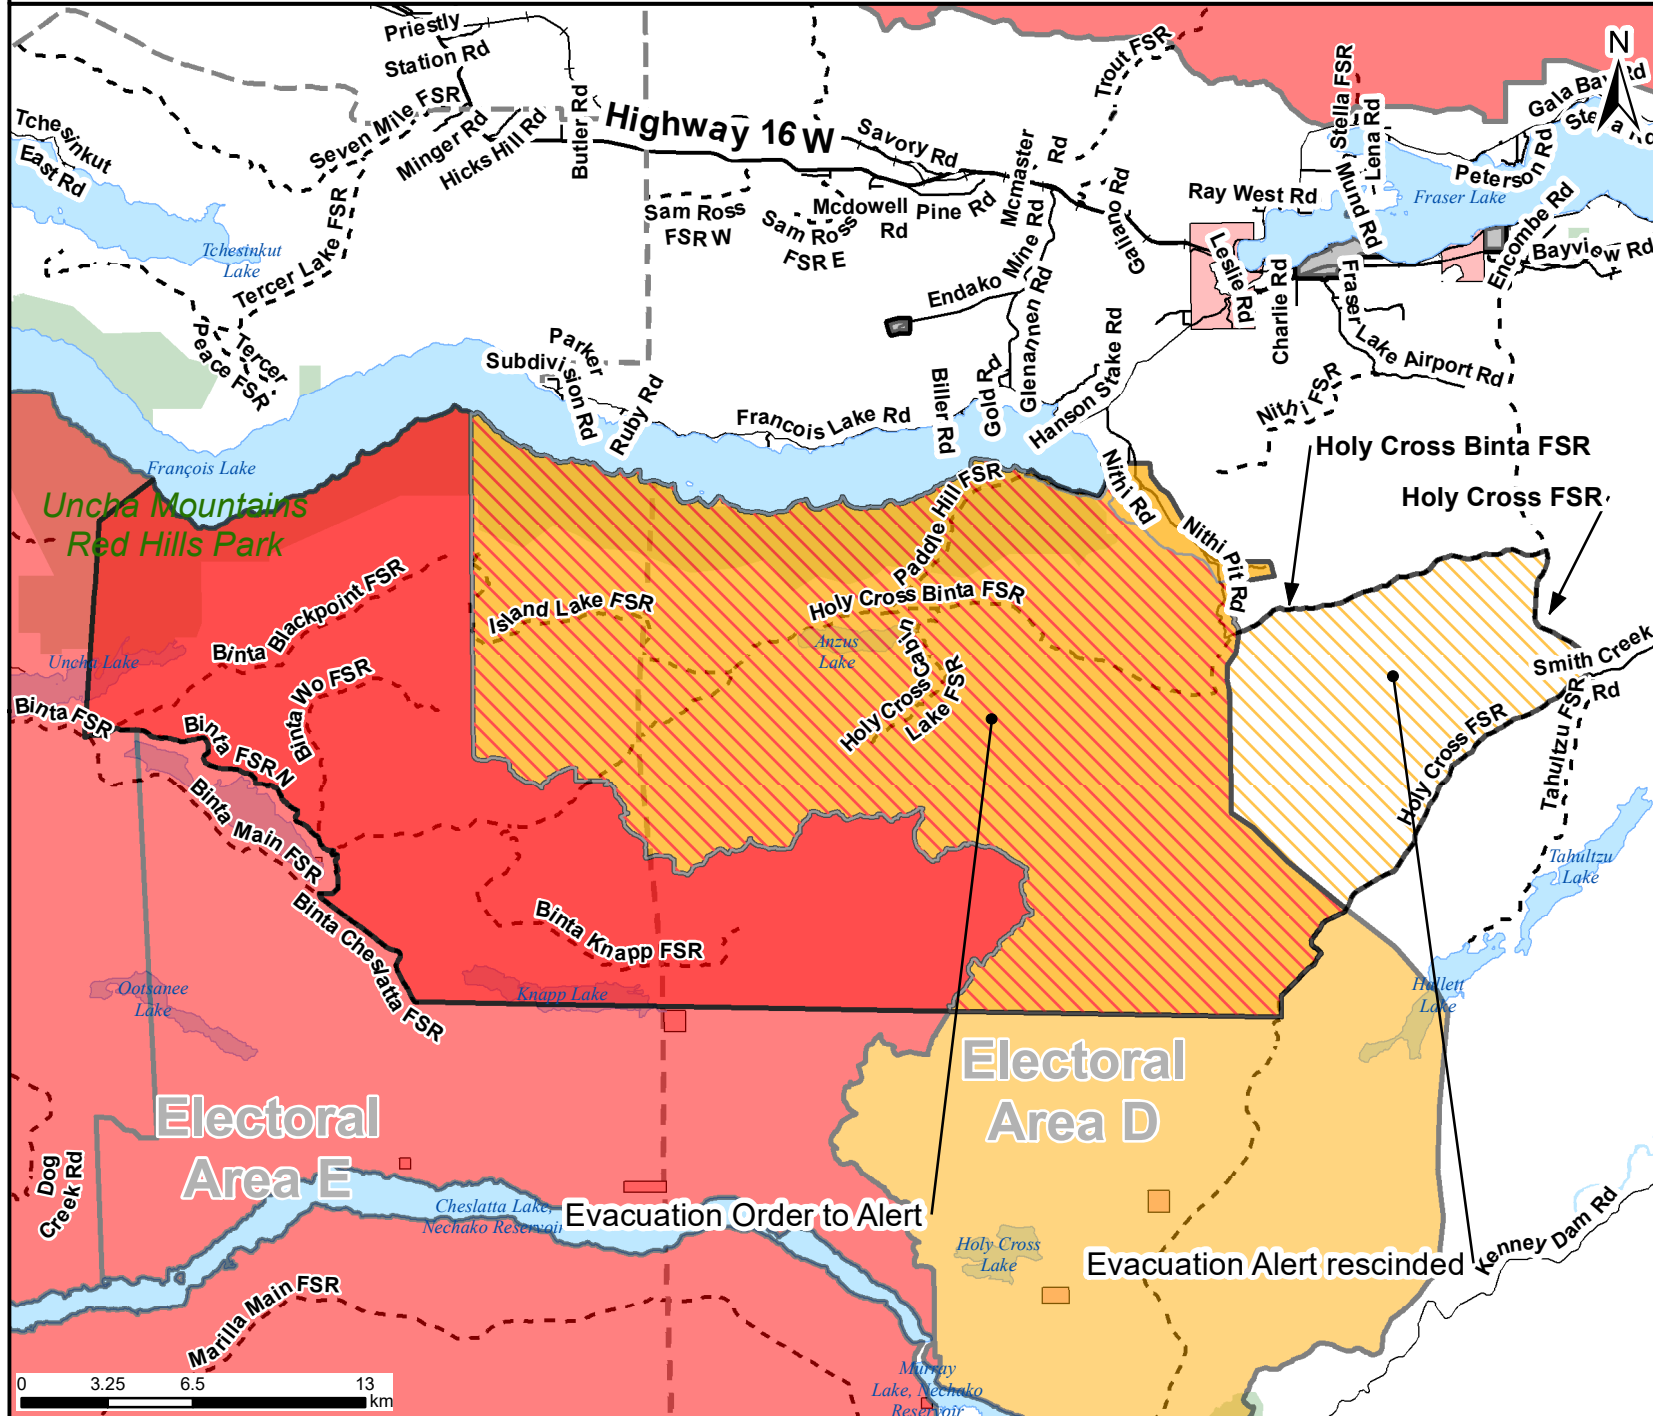

Island Lake Wildfire Partial Rescind Change Evacuation Order to Alert Areas - 31 Aug 2018 1600h

Legend

	Rescinded, Wildfire Evacuation Order Area to Alert
	Rescinded, Wildfire Evacuation Alert Area
	Active Wildfire Evacuation Order Area
	Active Wildfire Evacuation Alert Area
	Parks
	Indian Reserve
	Municipal Boundary
	Electoral Area
	Highway
	Railways

Scale: 1 cm = 2,863 m
User: eric.rehwald
Date: 31-Aug-2018
Time: 3:17:56 PM