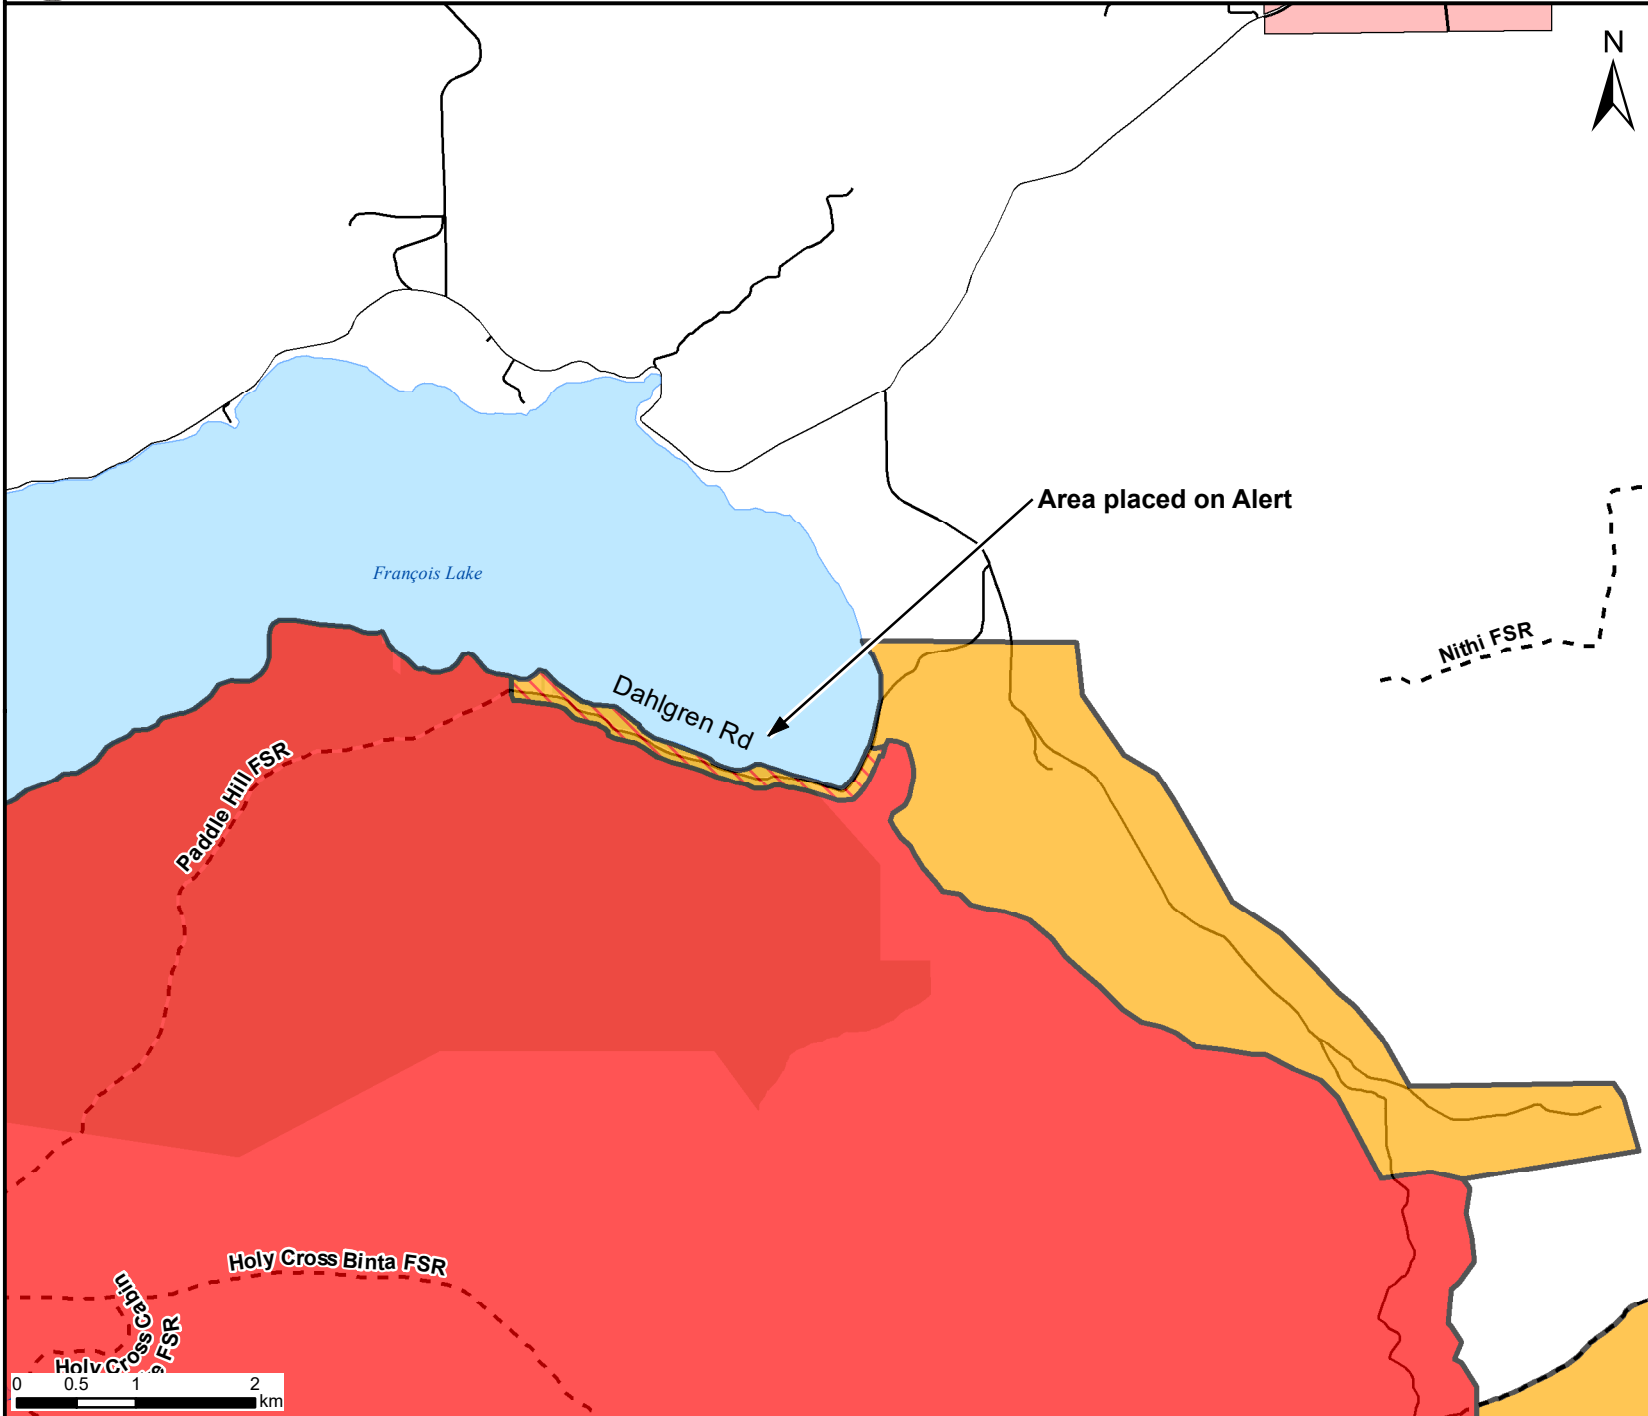

Island Lake Wildfire Partial Rescinded Evacuation Order and Alert Areas - 26 Aug 2018 0900h

1. **Legend**
2. Island Lake Orders
   - Island Lake Rescinded Orders
   - Island Lake Alerts
   - Parks
   - Indian Reserve
   - Electoral Area Boundary

Scale: 1 cm = 634 m
User: eric.rehwald
Date: 25-Aug-2018
Time: 4:54:52 PM