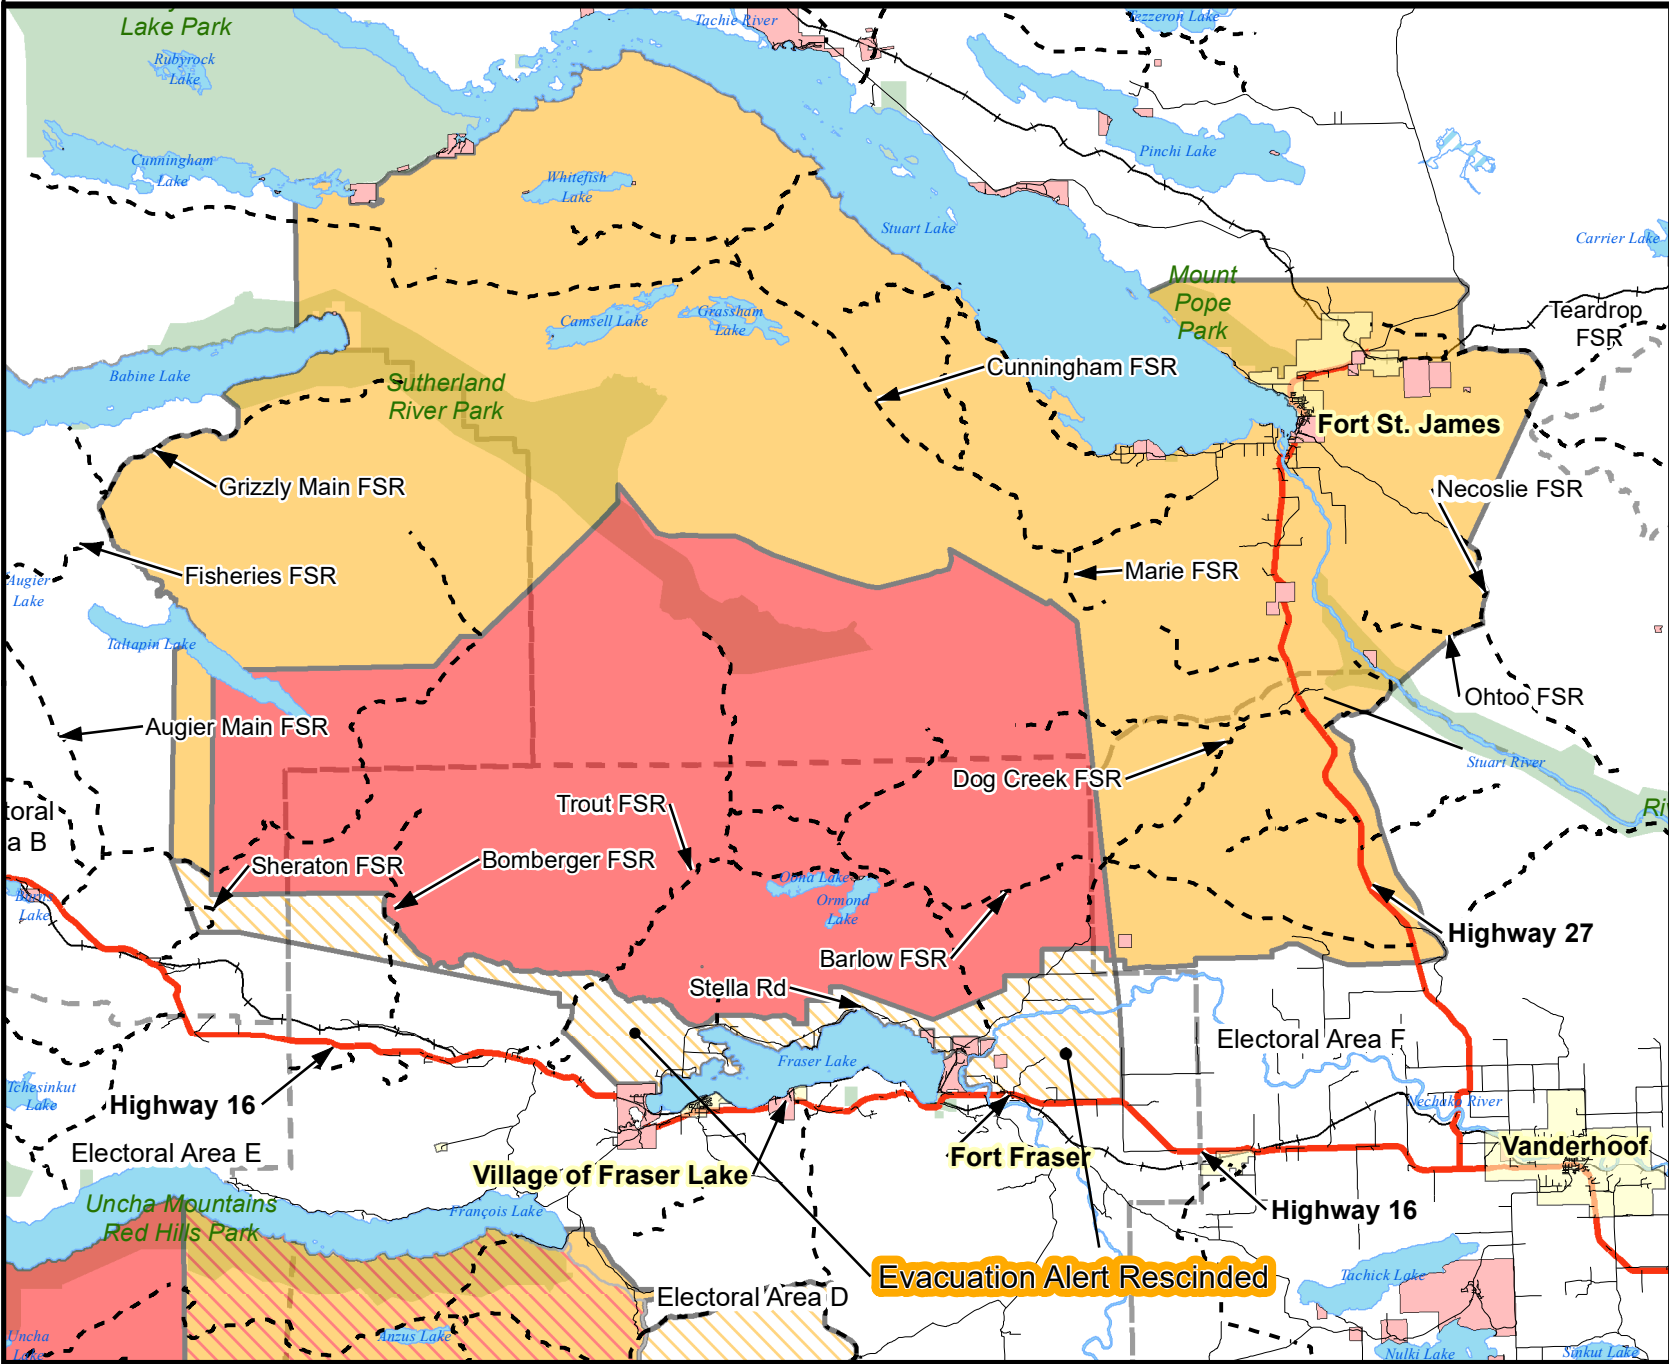

Shovel Lake Fire Partial Rescinded Evacuation Alert - 31 Aug 2018 1400h

1. **Legend**
2. Rescinded, Wildfire Evacuation Order Area
   - Rescinded, Wildfire Evacuation Alert Area
   - Active Wildfire Evacuation Order Area
   - Active Wildfire Evacuation Alert Area
   - Electoral Area Boundary
   - Municipal Boundary
   - Indian Reserve
   - Ferry
   - Highway
   - Forest Service Road
   - Minor Road
   - Railways

Date: 31-Aug-2018
Time: 1:32:05 PM