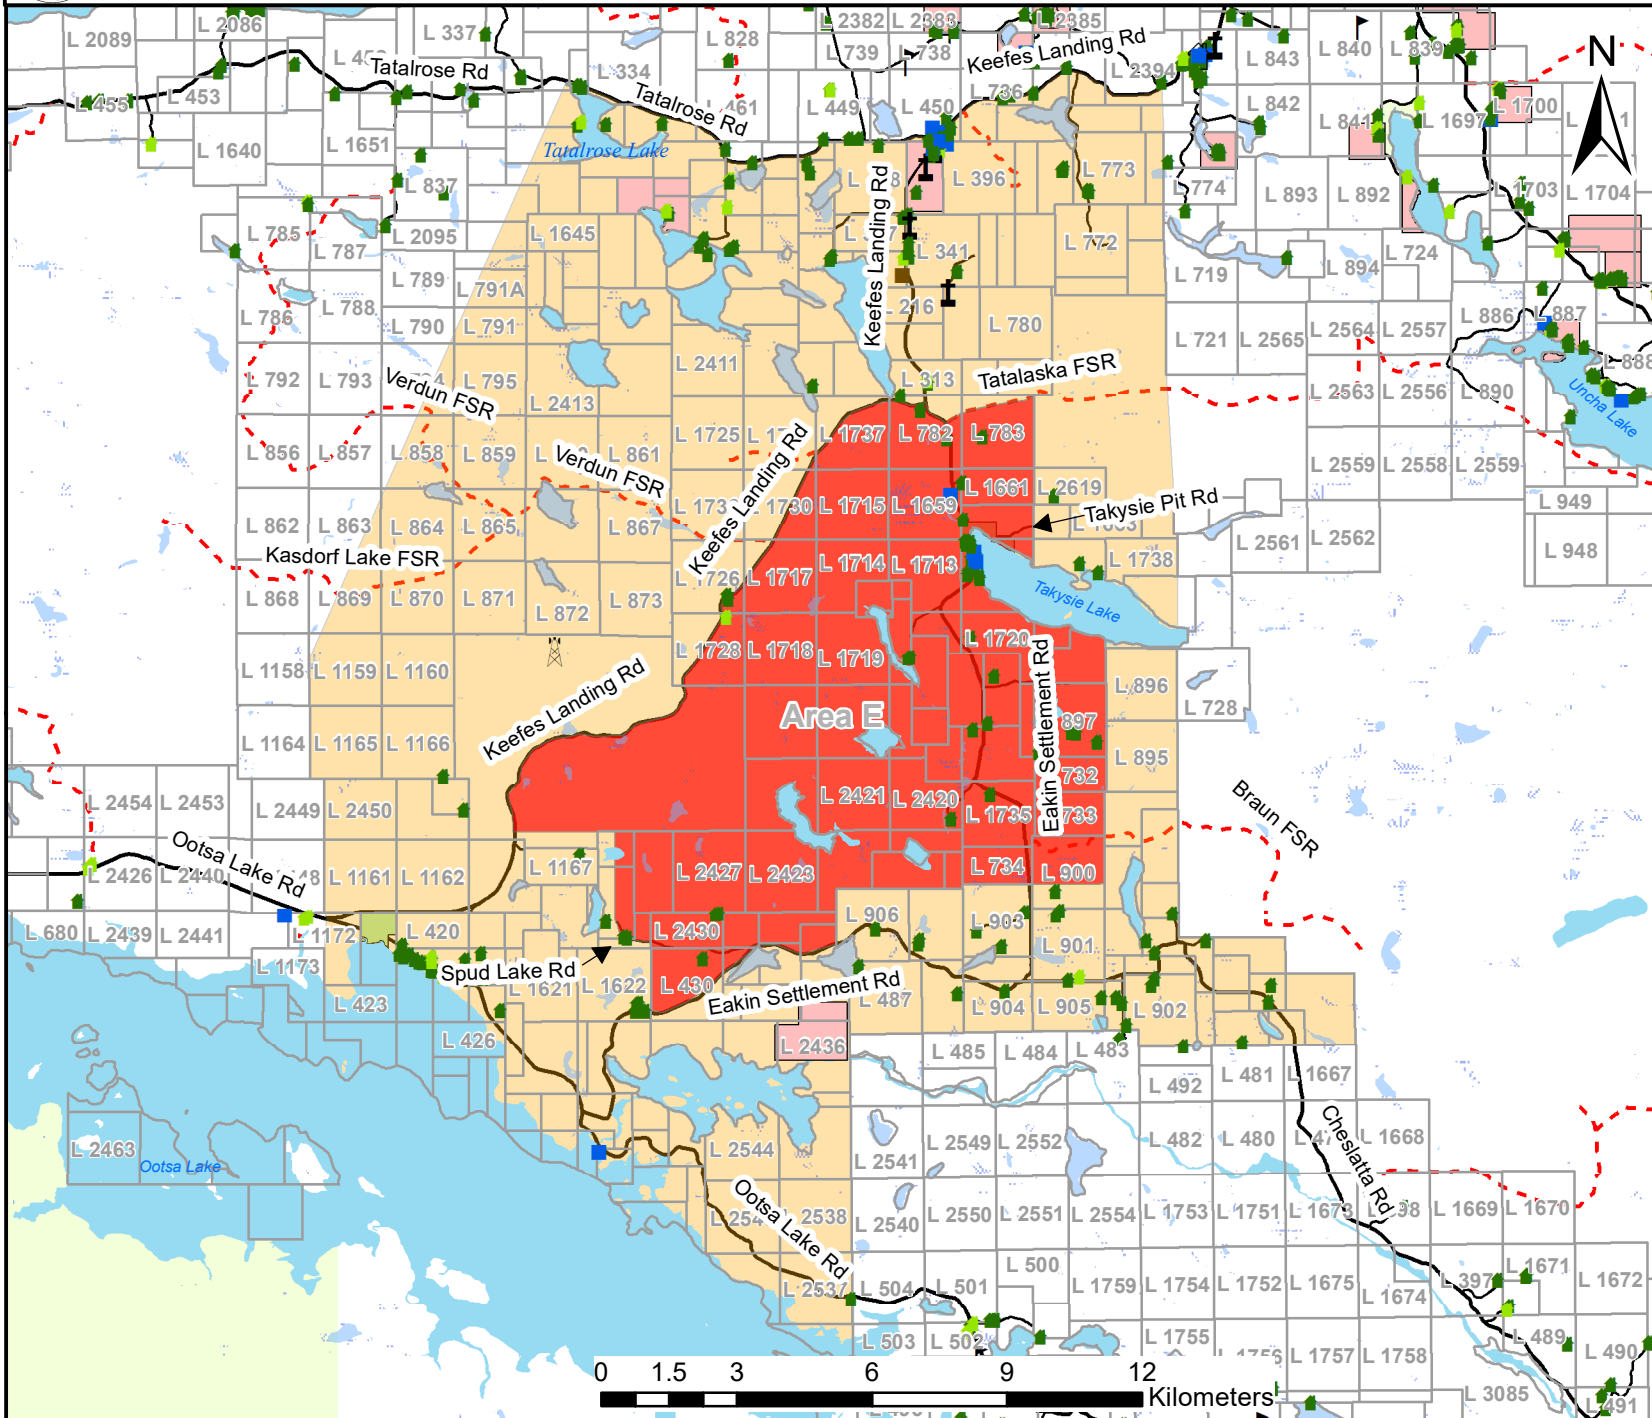

Bill Miller
Chair, Regional District of Bulkley-Nechako

Verdun Wildfire Evacuation Alert and Order Areas - 08 Aug 2018 2200h

Legend

- Order Area
- Alert Area
- Recreation Sites
- Indian Reserve
- Electoral Area Boundary
- Church
- Commercial
- Community Hall
- House
- Mobile Home
- School
- Secondary Suite
- Tower
- Vacant
- Forest Service Road
- Major Secondary Road
- Secondary Road
- Parks
- Lake
- River
- Wetland

Scale: 1 cm = 1,679 m
User: eric.rehwald
Date: 08-Aug-2018
Time: 9:46:08 PM