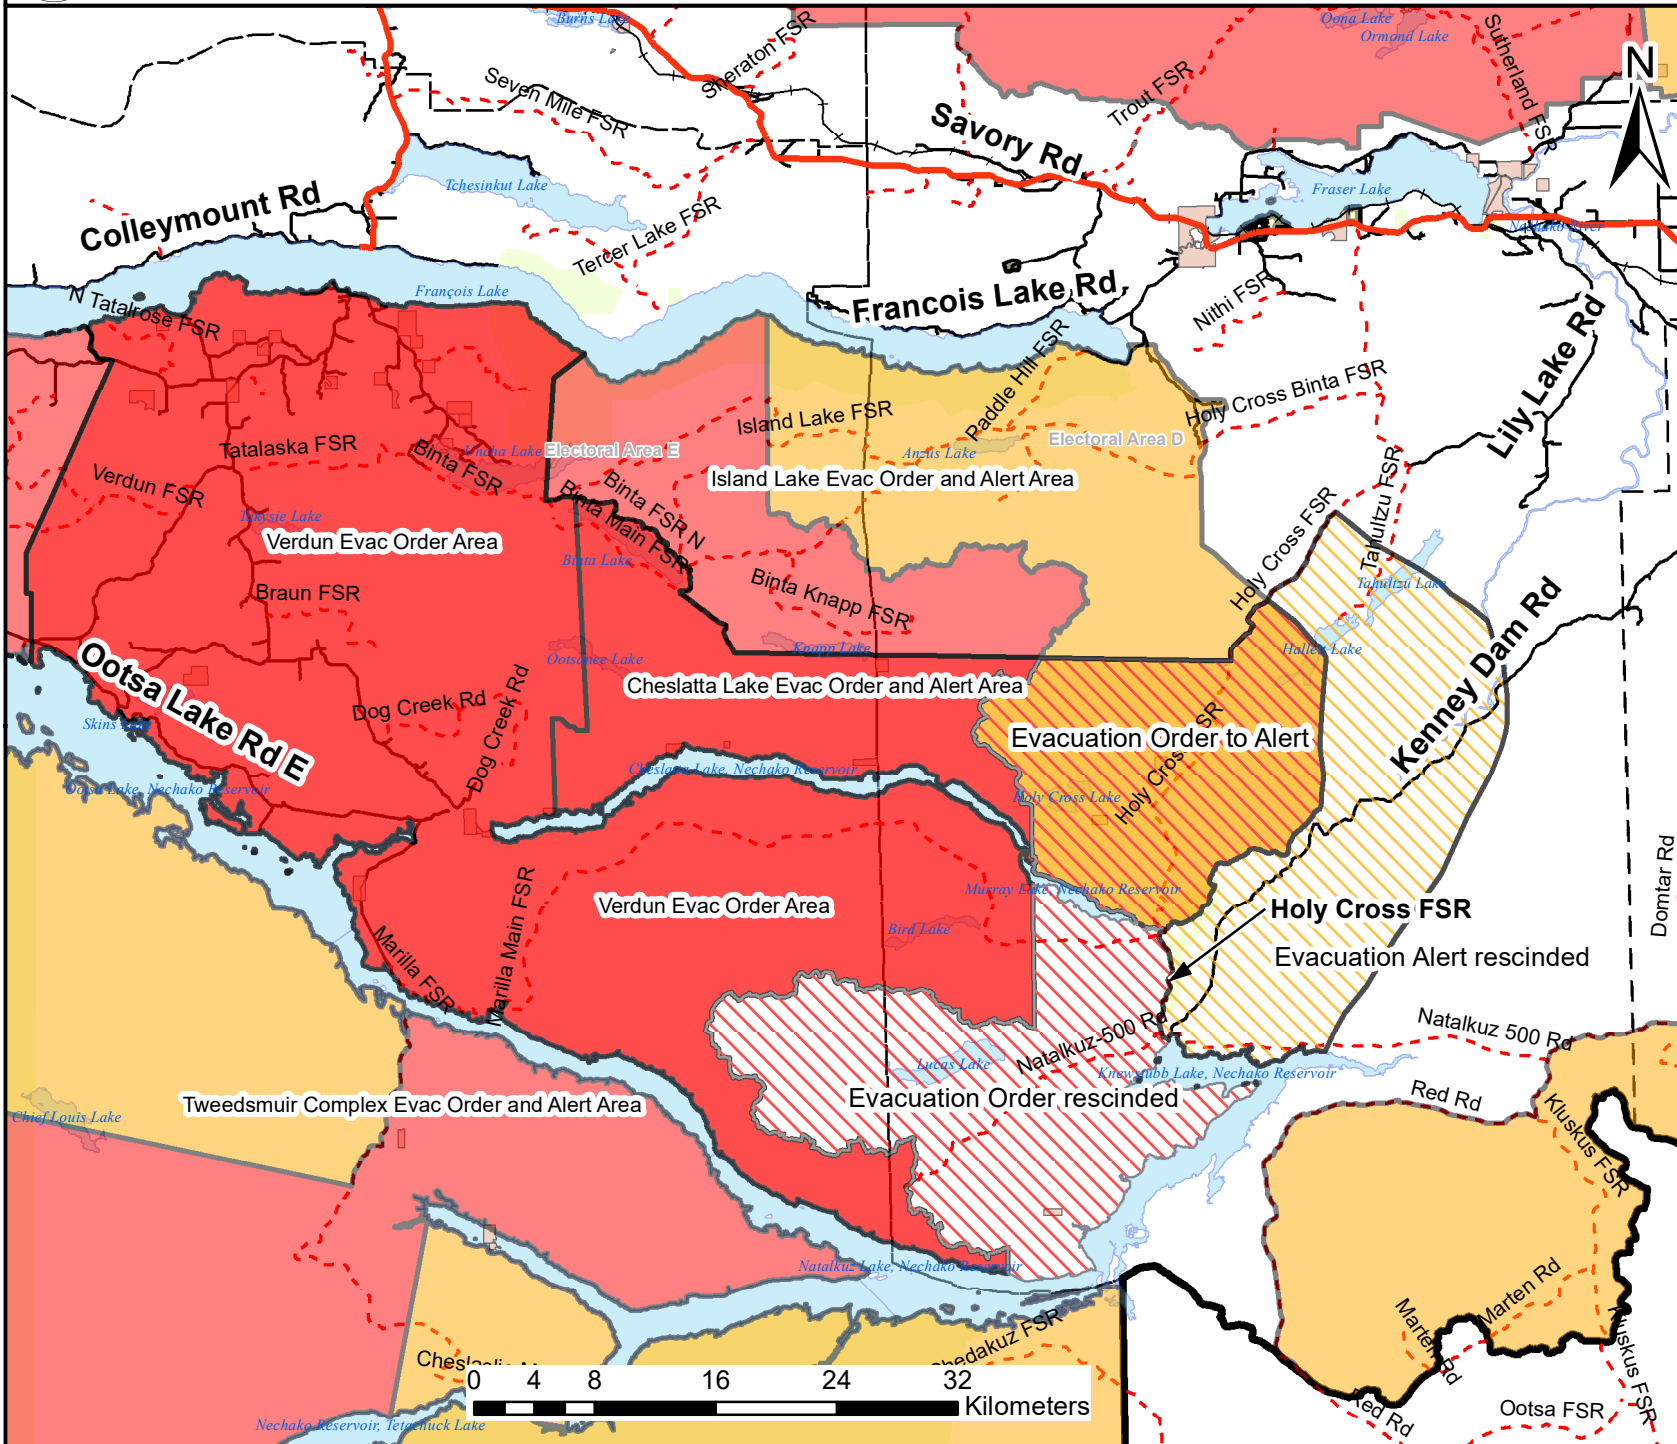

Cheslatta Lake and Verdun Fire Evacuation Order and Alert Areas - 31 Aug 2018 1715h

Legend

Cheslatta Lake/Verdun Mountain Alerts and Orders

- Rescinded, Wildfire Evacuation Order Area
- Rescinded, Wildfire Evacuation Alert Area
- Active Wildfire Evacuation Order Area
- Active Wildfire Evacuation Alert Area

Other Alerts and Orders

- Active Wildfire Evacuation Order Area
- Active Wildfire Evacuation Alert Area
- Highway
- Indian Reserve
- Forest Service Road
- Minor Road
- Municipal Boundary
- Parks

Scale: 1 cm = 5,000 m
User: eric.rehwald
Date: 31-Aug-2018
Time: 3:56:13 PM