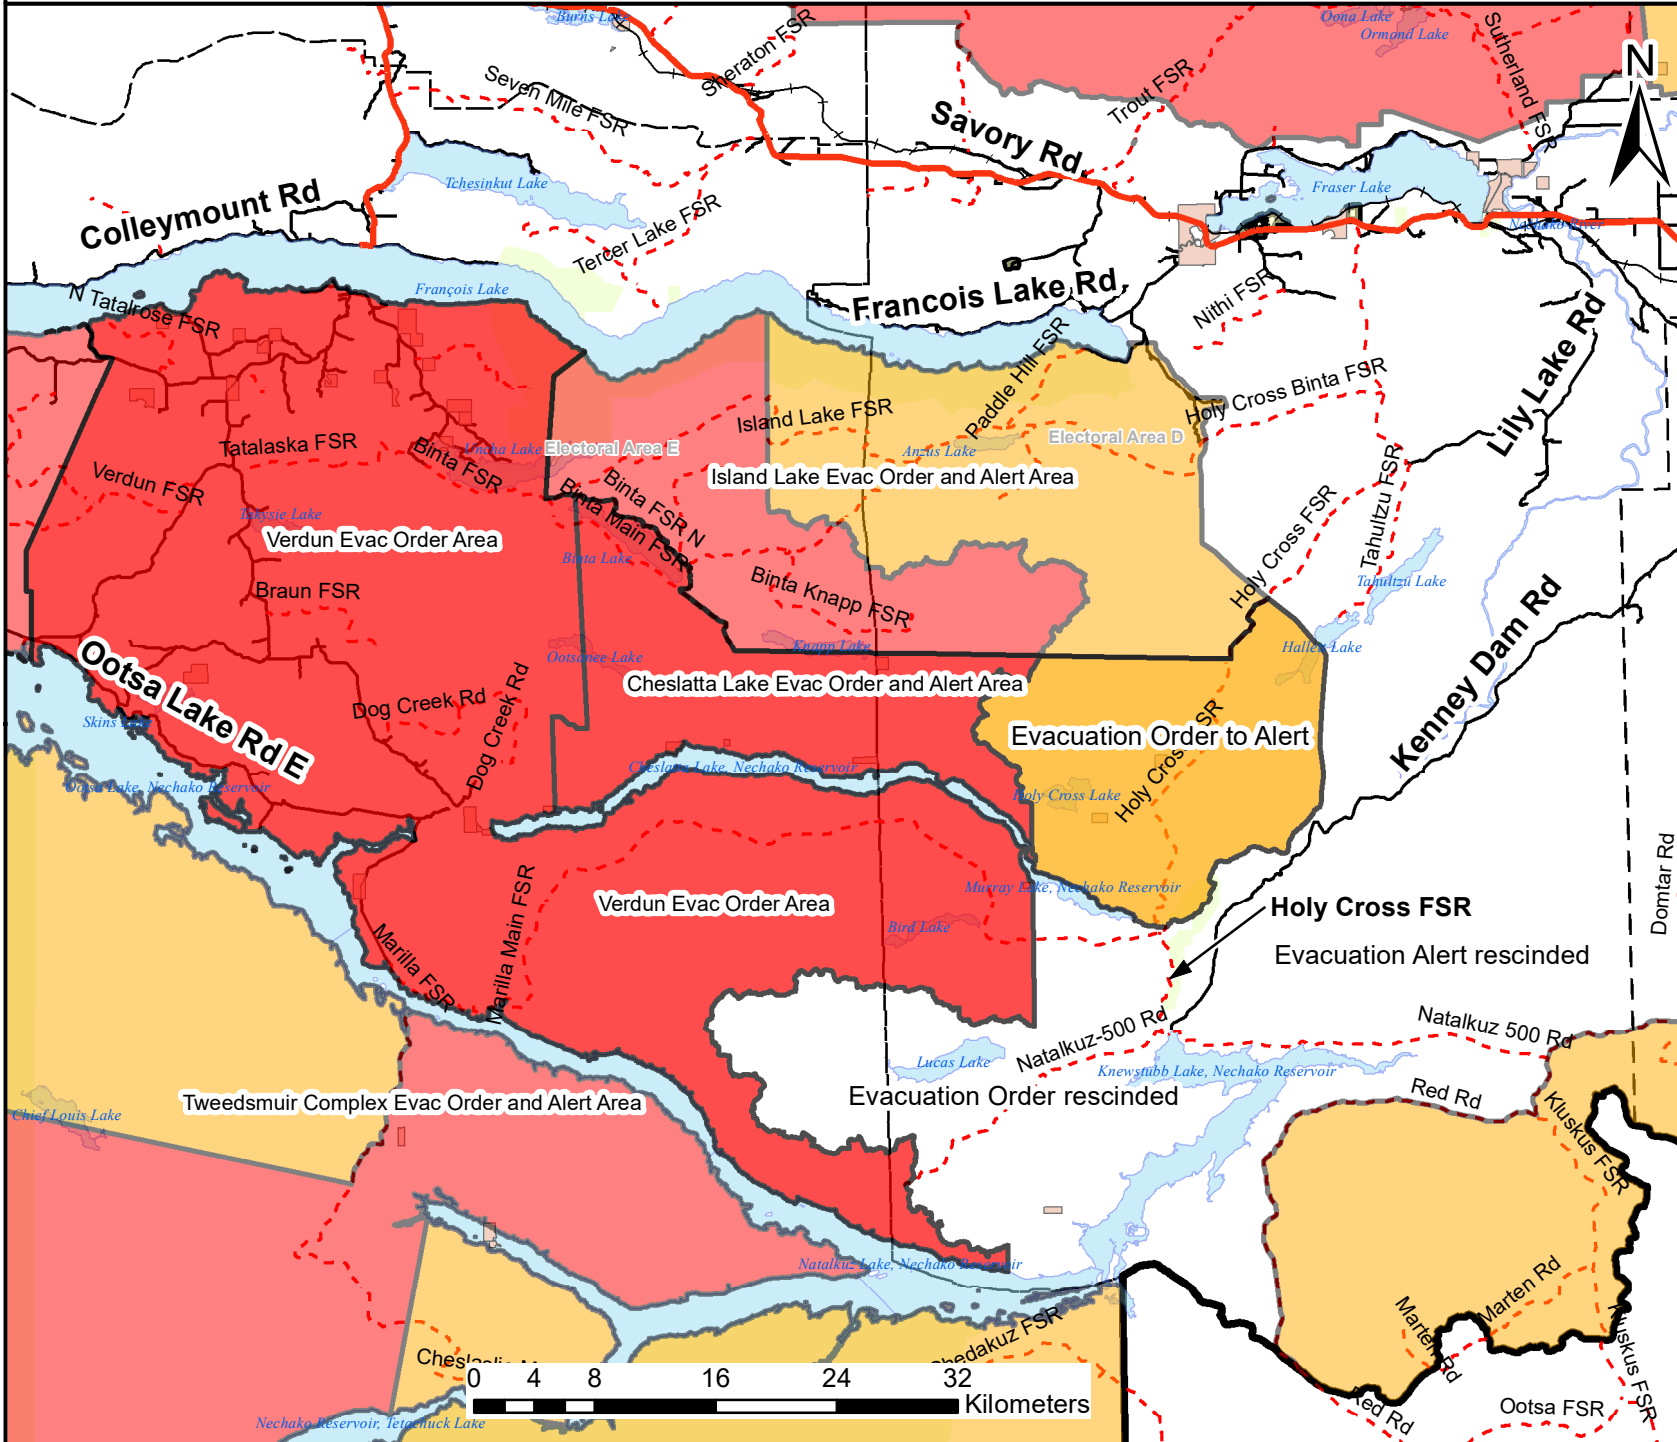

Existing Cheslatta Lake and Verdun Fire Evacuation Order and Alert Areas - 31 Aug 2018 1715h

Legend

Cheslatta Lake/Verdun Mountain Alerts and Orders

- Active Wildfire Evacuation Order Area
- Active Wildfire Evacuation Alert Area

Other Alerts and

- Active Wildfire Evacuation Order Area
- Active Wildfire Evacuation Alert Area
- Highway
- Indian Reserve
- Forest Service Road
- Minor Road
- Municipal Boundary
- Parks

Scale: 1 cm = 5,000 m
User: eric.rehwald
Date: 31-Aug-2018
Time: 5:12:34 PM