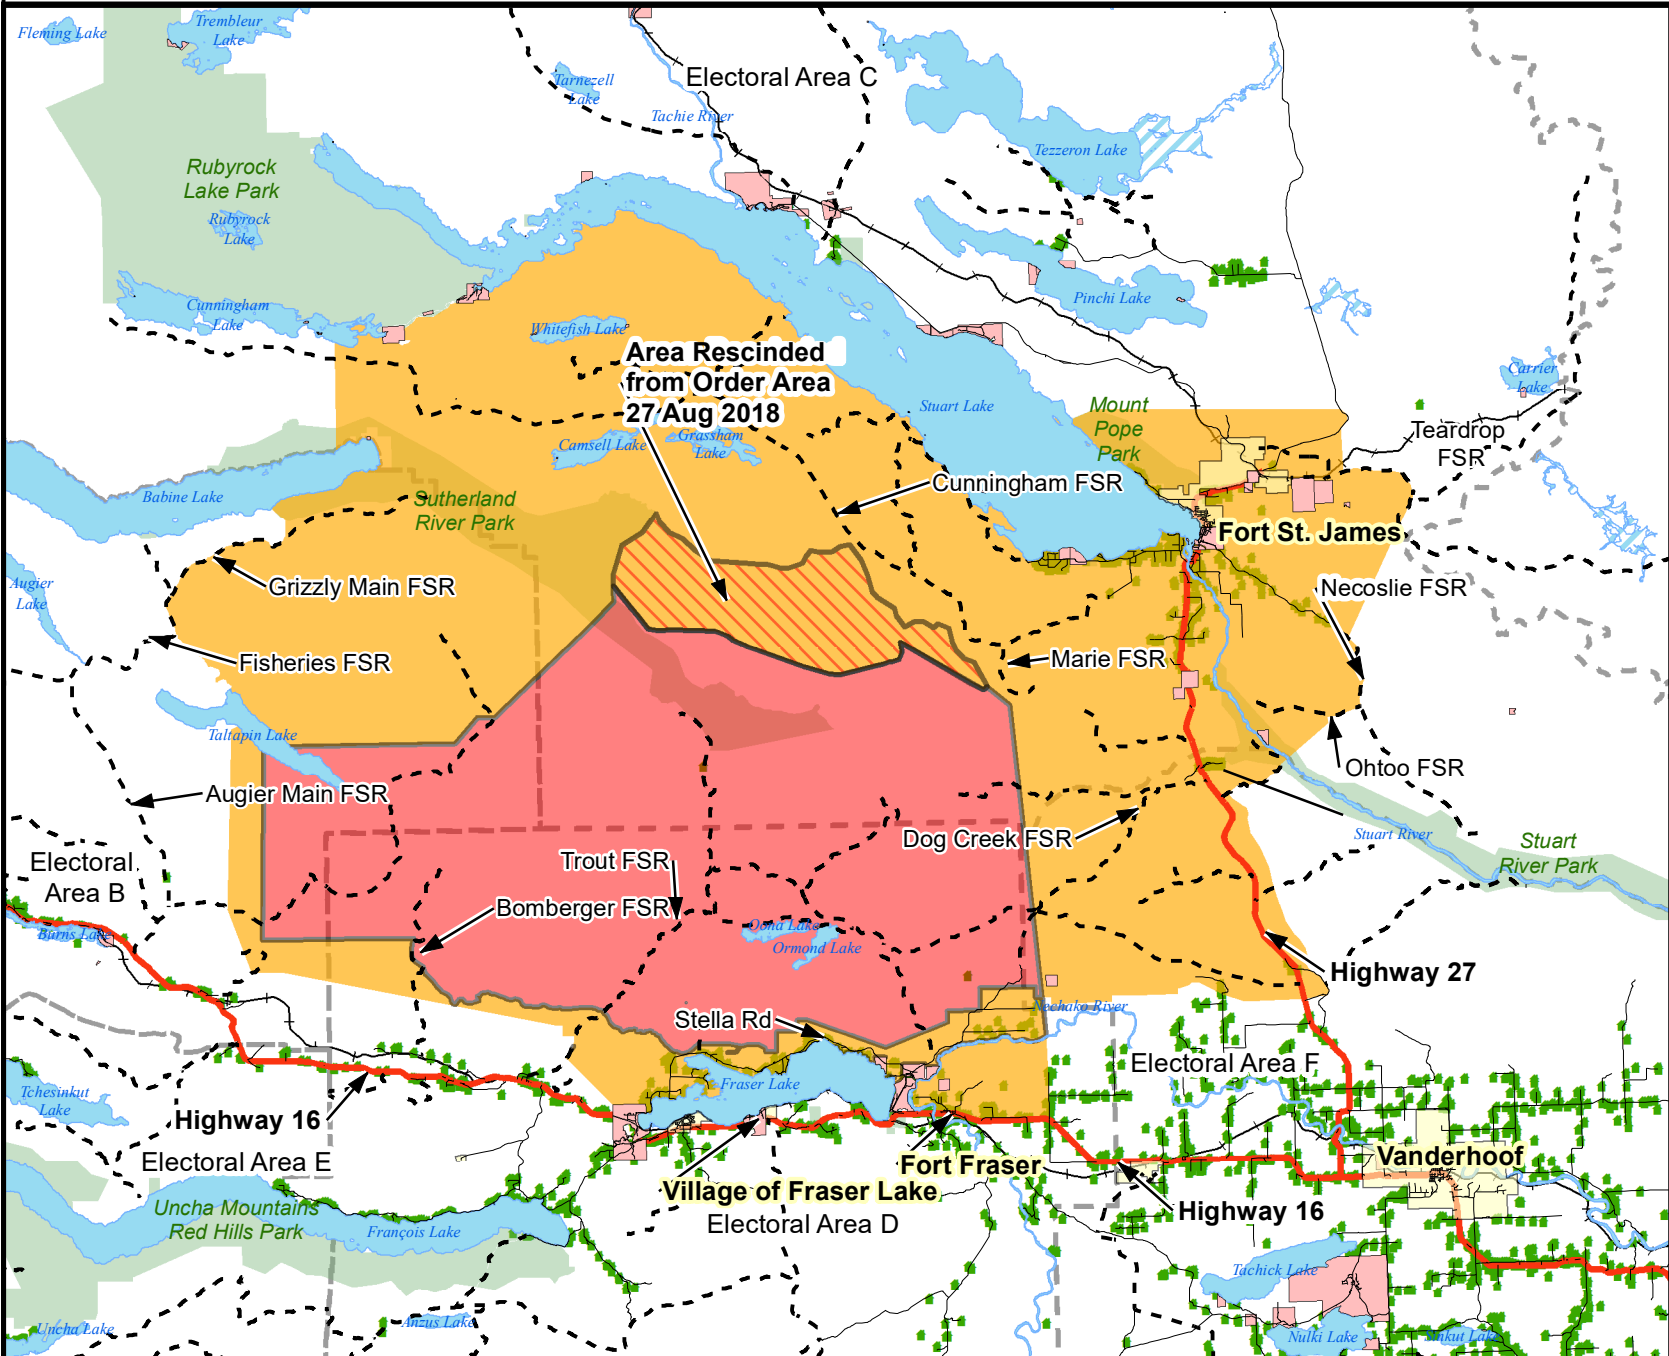

Bill Miller
Chair
Regional District of Bulkley-Nechako

Shovel Lake Fire Partial Rescinded Evacuation Order and Revised Alert Areas - 27 Aug 2018 1300h

Legend

- Rescinded Order Area
- Order Area
- Alert Area
- Possible or Known Dwellings
- Electoral Area Boundary
- Municipal Boundary
- Indian Reserve
- Ferry
- Highway
- Forest Service Road
- Minor Road
- Railways

Date: 27-Aug-2018
Time: 12:34:23 PM