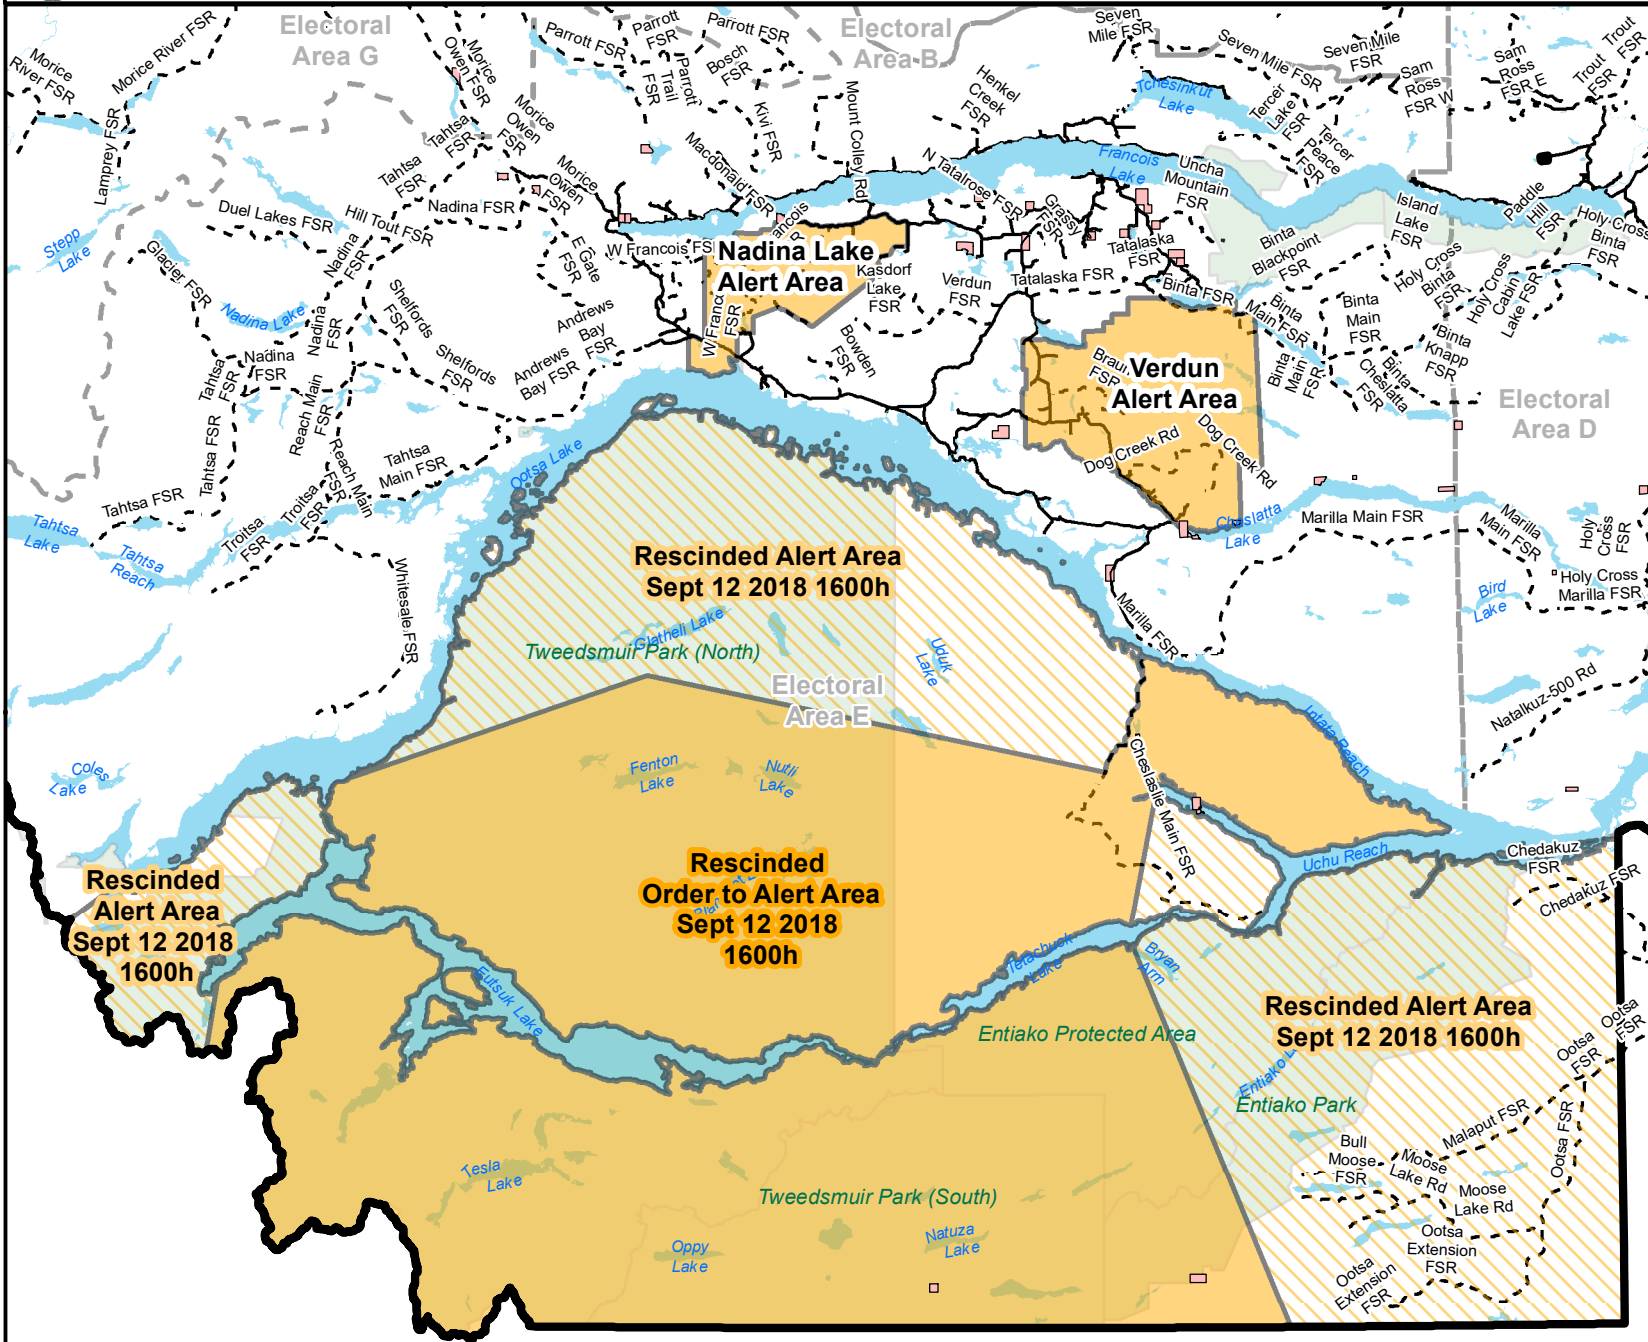

Tweedsmuir Wildfire Rescinded Evacuation Order and Alert Areas - 12 Sept 2018 1600h

Legend

All

Status, Type

- Rescinded, Wildfire Evacuation Alert Area
- Active Wildfire Evacuation Alert
- Parks
- Indian Reserve
- Electoral Area
- RDBN Boundary

Cariboo
Regional District

Scale: 1 cm = 7,500 m
User: jennifer.macintyre
Date: 2018-09-12
Time: 3:52:16 PM